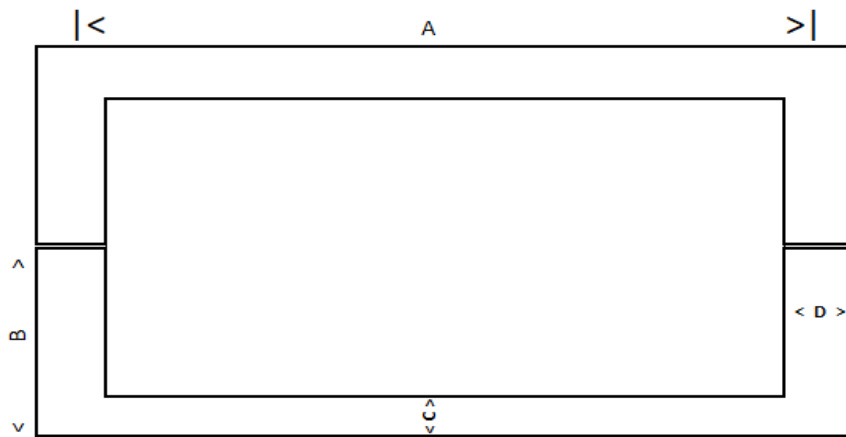

Minusco Basics

EF0317.080

A = 800 mm
B = 60 mm
C = 10 mm
D = 20 mm