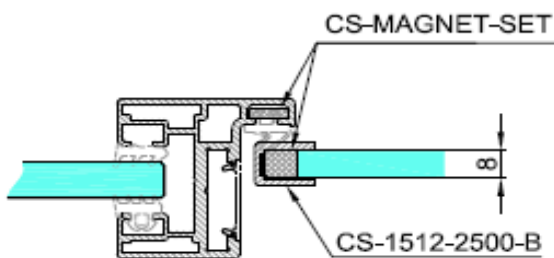

NEW !

CGLASS LOFT MAGNET LOFT STYLE GLASS DOORS WITH MAGNET HIDDEN LOCK

SET OF MAGNET CLOSING

CS-MAGNET-SET

APPLICATION EXAMPLE

GLASS PREPARATION

INSTALLATION

FLAT MAGNET SLIDE INTO THE FRAME. THE SECOND MAGNET IS INSTALLED IN THE PLACE OF THE CUT IN THE GLASS BEFORE APPLYING THE U SHAPE PROFILE ON THE GLASS.

AFTER ASSEMBLY, THE CLOSING MECHANISM IS INVISIBLE !