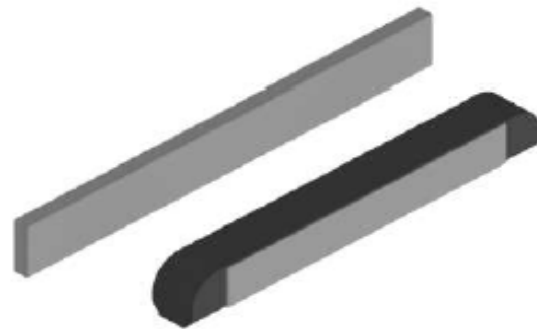

NEW !

CGLASS LOFT MAGNET LOFT STYLE GLASS DOORS WITH MAGNET HIDDEN LOCK

SET OF MAGNET CLOSING

CS-MAGNET-SET

APPLICATION EXAMPLE

GLASS PREPARATION

INSTALLATION

FLAT MAGNET SLIDE INTO THE FRAME. THE SECOND MAGNET IS INSTALLED IN THE PLACE OF THE CUT IN THE GLASS BEFORE APPLYING THE U SHAPE PROFILE ON THE GLASS.

AFTER ASSEMBLY, THE CLOSING MECHANISM IS INVISIBLE !