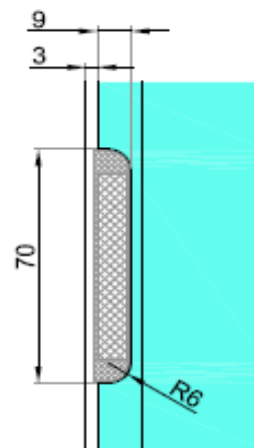

NEW !

CGLASS LOFT MAGNET LOFT STYLE GLASS DOORS WITH MAGNET HIDDEN LOCK

SET OF MAGNET CLOSING

CS-MAGNET-SET

APPLICATION EXAMPLE

GLASS PREPARATION

INSTALLATION

FLAT MAGNET SLIDE INTO THE FRAME. THE SECOND MAGNET IS INSTALLED IN THE PLACE OF THE CUT IN THE GLASS BEFORE APPLYING THE U SHAPE PROFILE ON THE GLASS.

AFTER ASSEMBLY, THE CLOSING MECHANISM IS INVISIBLE !