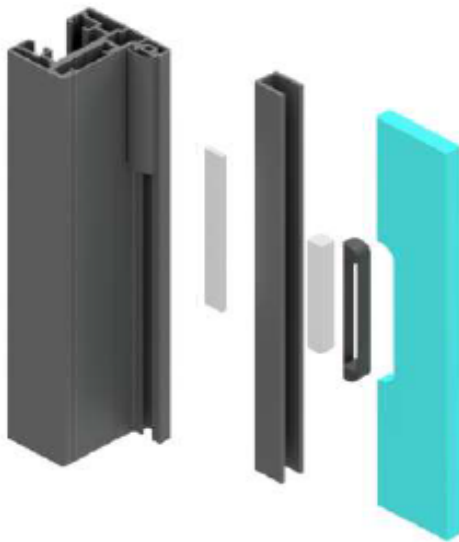

NEW !

CGLASS LOFT MAGNET LOFT STYLE GLASS DOORS WITH MAGNET HIDDEN LOCK

SET OF MAGNET CLOSING

CS-MAGNET-SET

APPLICATION EXAMPLE

GLASS PREPARATION

INSTALLATION

FLAT MAGNET SLIDE INTO THE FRAME. THE SECOND MAGNET IS INSTALLED IN THE PLACE OF THE CUT IN THE GLASS BEFORE APPLYING THE U SHAPE PROFILE ON THE GLASS.

AFTER ASSEMBLY, THE CLOSING MECHANISM IS INVISIBLE !