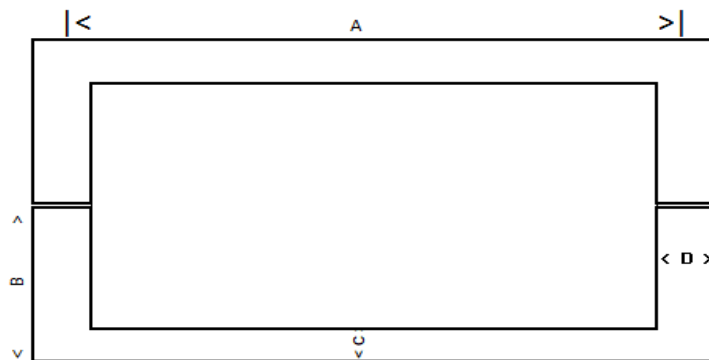

Minusco Basics

EF0317.080

A = 800 mm
B = 50 mm
C = 10 mm
D = 20 mm