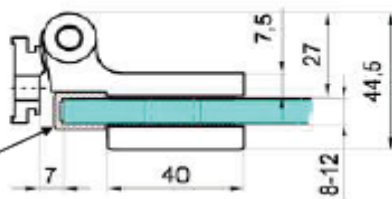

NEW !

CGLASS LOFT LOFT STYLE GLASS DOORS

HINGE FOR LOFT DOOR
NTZ-650

CS-1512-2500-B

CONNECTION OF CS-1512-2500-B PROFILE WITH NTZ-650-B HINGE DOES NOT REQUIRE PROFILE CUTTING. THE PROFILE IS SLID ENTIRELY ON THE EDGE OF THE MOUNTED GLASS DOOR.