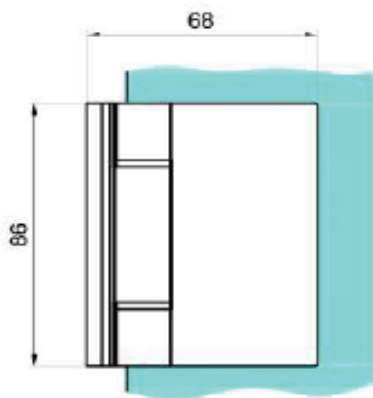

NEW !

CGLASS LOFT LOFT STYLE GLASS DOORS

HINGE FOR LOFT DOOR
NTZ-650

CS-1512-2500-B

CONNECTION OF CS-1512-2500-B PROFILE WITH NTZ-650-B HINGE DOES NOT REQUIRE PROFILE CUTTING. THE PROFILE IS SLID ENTIRELY ON THE EDGE OF THE MOUNTED GLASS DOOR.