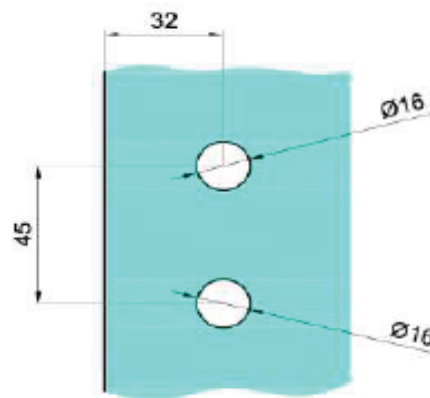

NEW !

CGLASS LOFT LOFT STYLE GLASS DOORS

HINGE FOR LOFT DOOR
NTZ-650

CS-1512-2500-B

CONNECTION OF CS-1512-2500-B PROFILE WITH NTZ-650-B HINGE DOES NOT REQUIRE PROFILE CUTTING. THE PROFILE IS SLID ENTIRELY ON THE EDGE OF THE MOUNTED GLASS DOOR.