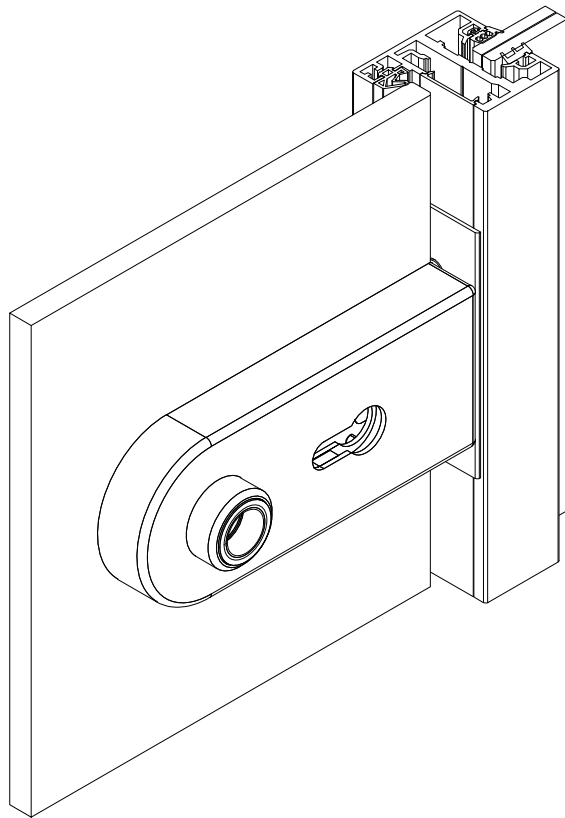

This drawing is property of Glass System Polska Sp. z o.o... Each duplication or passing on to third persons without our permission is forbidden and will be pursued.

		Glass System Polska Sp. z o.o.	
		ul. Iłdzikowskiego 16 Witosa Point 00-710 Warszawa, PL	
date: 27.05.2019	series: GSW Office	concept design: -	
author: ks	description: GSW Office H frame profile detail of WSS Studio lock		
scale: -	sheet: -	drawing number: GS-W-4.10.10.20	index: 04
		page: 1/1	