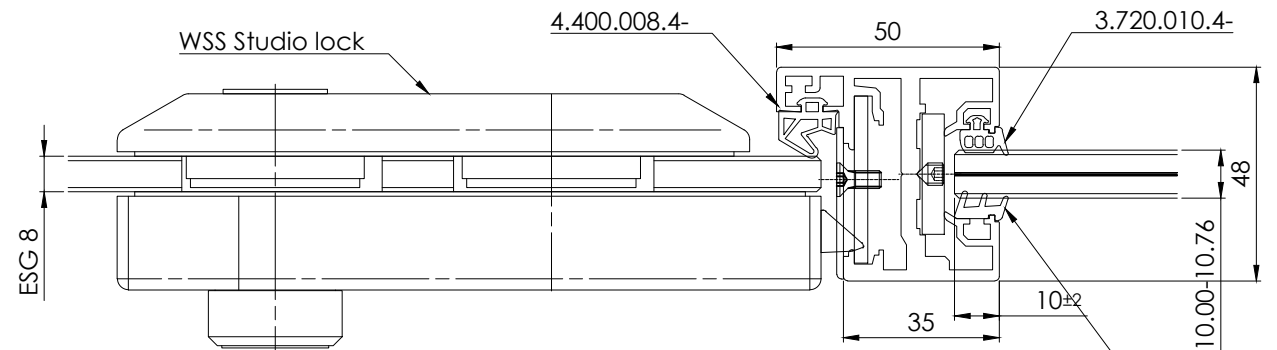

This drawing is property of Glass System Polska Sp. z o.o... Each duplication or passing on to third persons without our permission is forbidden and will be pursued.

		Glass System Polska Sp. z o.o.	
		ul. Iłdzikowskiego 16 Witosa Point 00-710 Warszawa, PL	
date: 27.05.2019	series: GSW Office	concept design: -	
author: ks	description: GSW Office H frame profile detail of WSS Studio lock		
scale: -	sheet: -	drawing number: GS-W-4.10.10.20	index: 04
		page: 1/1	