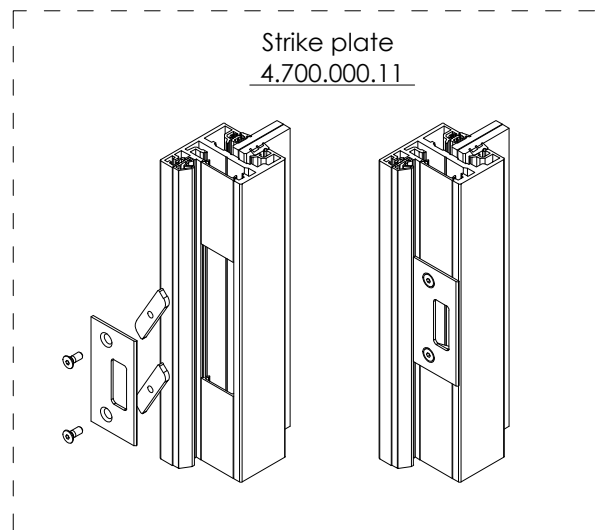

This drawing is property of Glass System Polska Sp. z o.o... Each duplication or passing on to third persons without our permission is forbidden and will be pursued.

		Glass System Polska Sp. z o.o.	
		ul. Iłdzikowskiego 16 Witosa Point 00-710 Warszawa, PL	
date: 27.05.2019	series: GSW Office	concept design: -	
author: ks	description: GSW Office H frame profile detail of WSS Studio lock		
scale: -	sheet: -	drawing number: GS-W-4.10.10.20	index: 04
		page: 1/1	