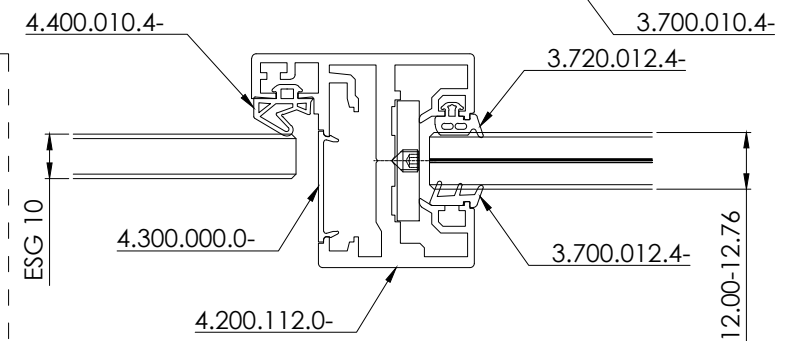

This drawing is property of Glass System Polska Sp. z o.o... Each duplication or passing on to third persons without our permission is forbidden and will be pursued.

		Glass System Polska Sp. z o.o.	
		ul. Iłdzikowskiego 16 Witosa Point 00-710 Warszawa, PL	
date: 27.05.2019	series: GSW Office	concept design: -	
author: ks	description: GSW Office H frame profile detail of WSS Studio lock		
scale: -	sheet: -	drawing number: GS-W-4.10.10.20	index: 04
		page: 1/1	