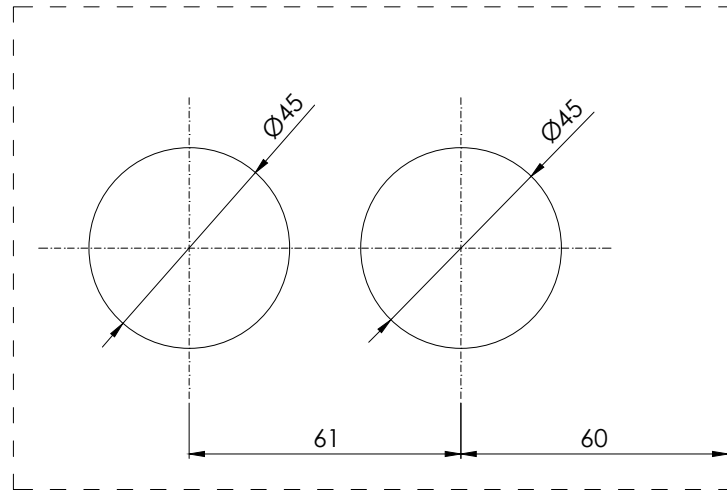

This drawing is property of Glass System Polska Sp. z o.o... Each duplication or passing on to third persons without our permission is forbidden and will be pursued.

		Glass System Polska Sp. z o.o.	
		ul. Iłdzikowskiego 16 Witosa Point 00-710 Warszawa, PL	
date: 27.05.2019	series: GSW Office	concept design: -	
author: ks	description: GSW Office H frame profile detail of WSS Studio lock		
scale: -	sheet: -	drawing number: GS-W-4.10.10.20	index: 04
		page: 1/1	