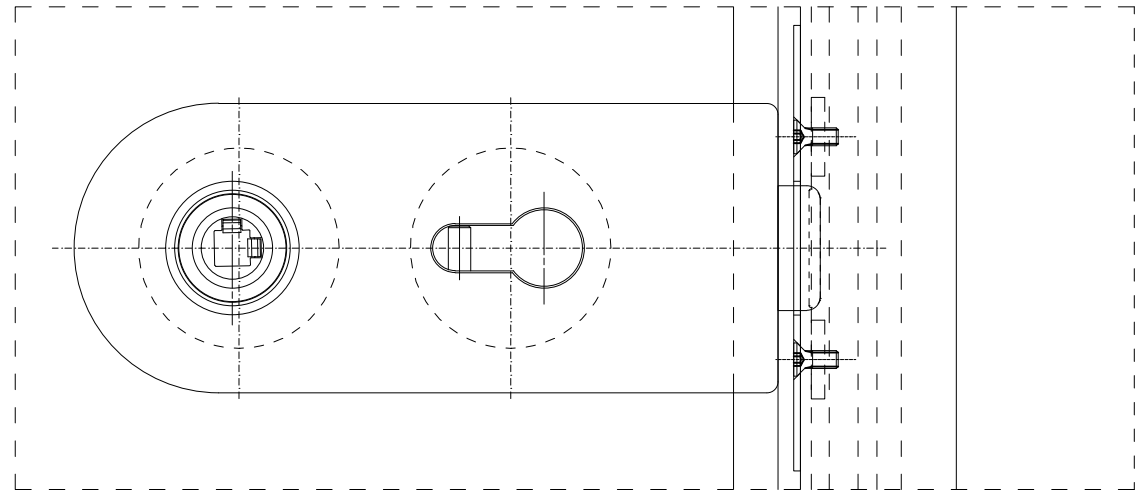

This drawing is property of Glass System Polska Sp. z o.o... Each duplication or passing on to third persons without our permission is forbidden and will be pursued.

		Glass System Polska Sp. z o.o.	
		ul. Iłdzikowskiego 16 Witosa Point 00-710 Warszawa, PL	
date: 27.05.2019	series: GSW Office	concept design: -	
author: ks	description: GSW Office H frame profile detail of WSS Studio lock		
scale: -	sheet: -	drawing number: GS-W-4.10.10.20	index: 04
		page: 1/1	