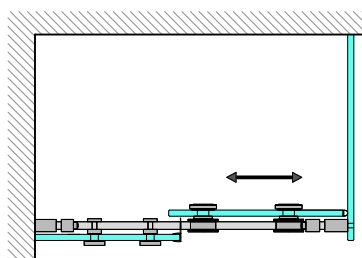

fixed panel

glass door

Scale 2:1

Wall - wall shower - single moving door

corner shower - single moving door

corner shower - double moving door
To properly design the cabin,
please contact our sales specialists.
Be careful! Different glass preparation!

CGLASS[®]
OKUCIA DO SZKŁA

ul. Baletowa 104
02-867 Warszawa
tel.: +48 22 33 15 400
e-mail: biuro@cglass.pl
www.cglass.pl

Typ produktu

System przesuwny

Kod produktu

S003