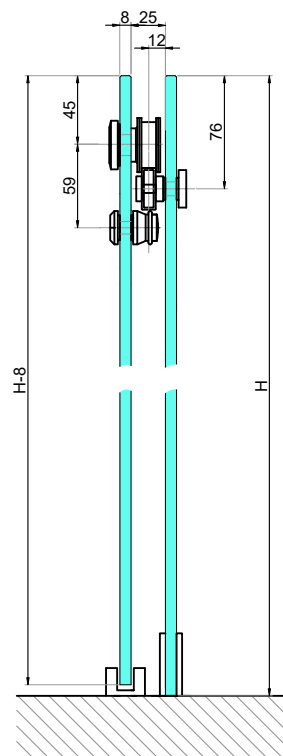

fixed panel

glass door

Scale 2:1

Wall - wall shower - single moving door

corner shower - single moving door

corner shower - double moving door
To properly design the cabin,
please contact our sales specialists.
Be careful! Different glass preparation!

CGLASS[®]
OKUCIA DO SZKŁA

ul. Baletowa 104
02-867 Warszawa
tel.: +48 22 33 15 400
e-mail: biuro@cglass.pl
www.cglass.pl

Typ produktu

System przesuwny

Kod produktu

S003