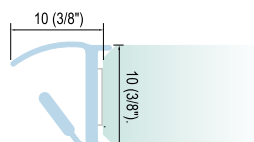

Side Seal

Articolo Code	Vetro - Glass		L
	standard	laminated	
10849 ●	10mm (3/8")	10.8mm	3m
10970 ●	12mm (1/2")	12.8mm	3m

Top & Bottom Seal

Articolo Code	Vetro - Glass		L
	standard	laminated	
10936 ●	10mm (3/8")	10.8mm	3m
10936 ●	12mm (1/2")	12.8mm	3m