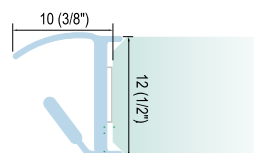

Side Seal

Articolo Code	Vetro - Glass		L
	standard	laminated	
10849 ●	10mm (3/8")	10.8mm	3m
10970 ●	12mm (1/2")	12.8mm	3m

Top & Bottom Seal

Articolo Code	Vetro - Glass		L
	standard	laminated	
10936 ●	10mm (3/8")	10.8mm	3m
10936 ●	12mm (1/2")	12.8mm	3m