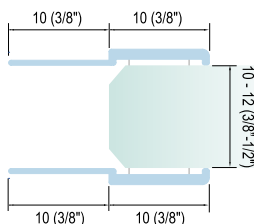

Side Seal

Articolo Code	Vetro - Glass		L
	standard	laminated	
10849 ●	10mm (3/8")	10.8mm	3m
10970 ●	12mm (1/2")	12.8mm	3m

Top & Bottom Seal

Articolo Code	Vetro - Glass		L
	standard	laminated	
10936 ●	10mm (3/8")	10.8mm	3m
10936 ●	12mm (1/2")	12.8mm	3m