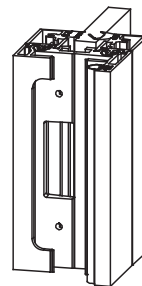

$H_{\text{vetro}} = H_{\text{vano}} - 33.5 - X$   
 $L_{\text{vetro}} = L_{\text{vano}} - 67$

# P35E

NOT INCLUDED

MAGNETIC LOQ

0P35E5

1

2

3

4