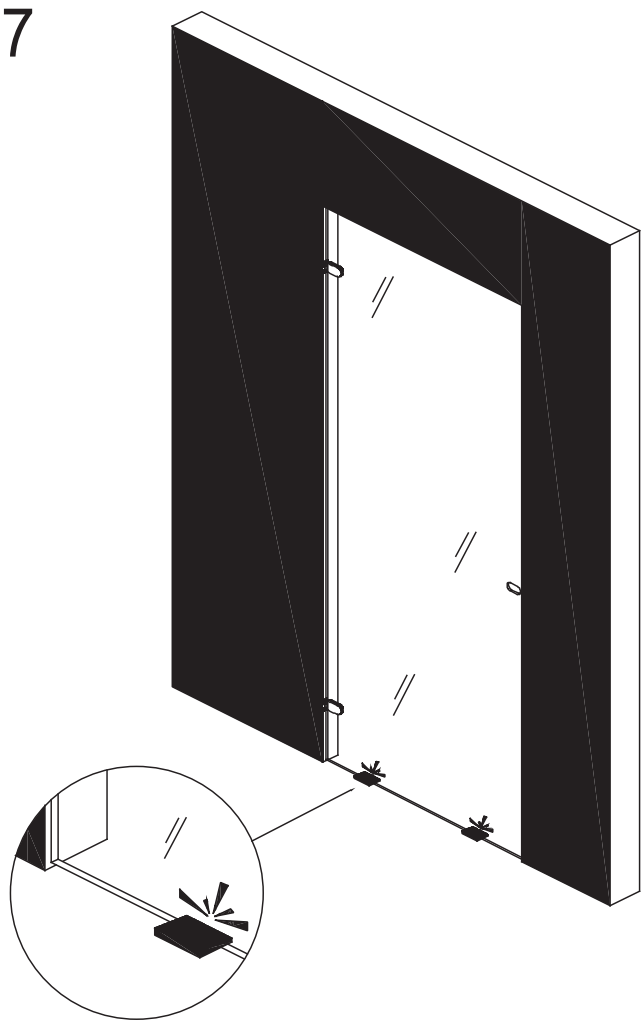

P35E

FISSAGGIO A MURO
WALL FIXING

7