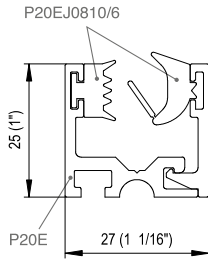

Non compreso / Not included

P20E