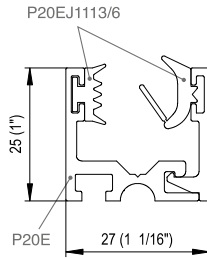

Non compreso / Not included

P20E