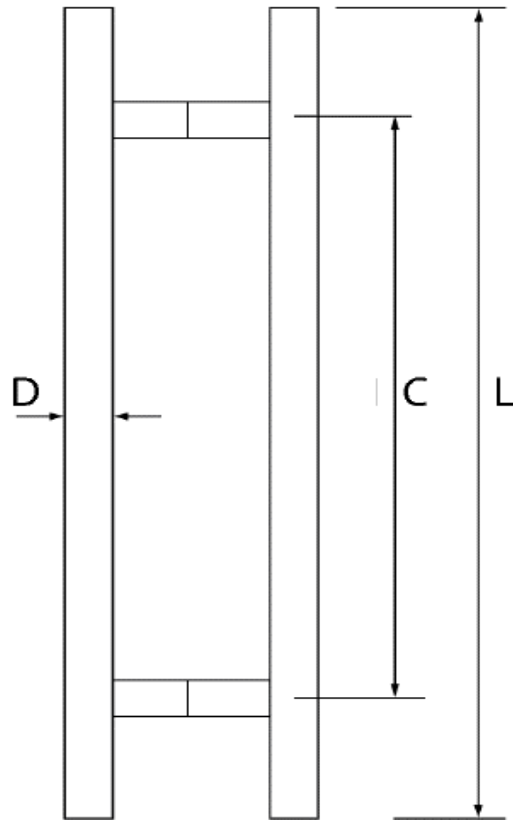

Minusco Basics

L = 500 mm
C = 350 mm
D = \varnothing 25 mm

EF0305.040