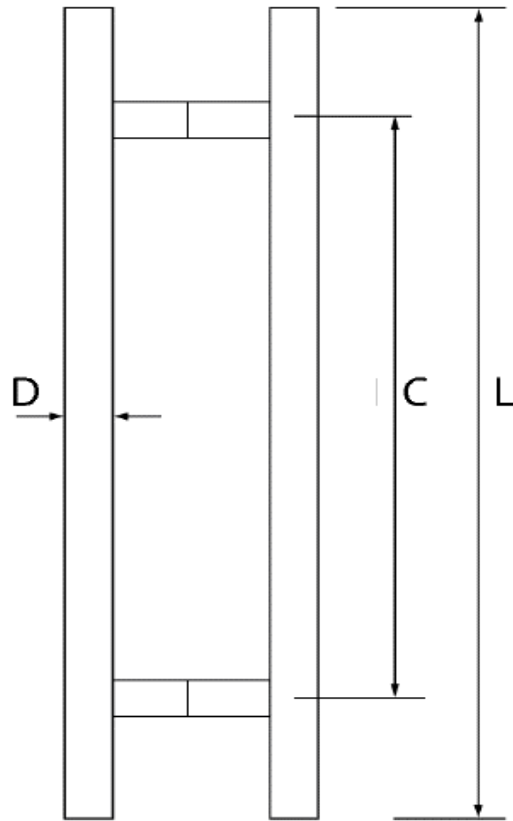

Minusco Basics

L = 300 mm
C = 200 mm
D = \varnothing 19 mm

EF0305.010